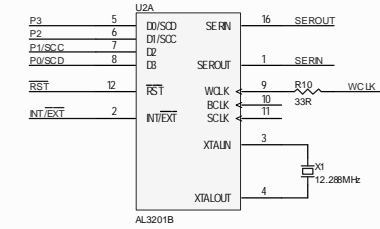

Microcontroller Interface

EEPROM

AL3201

Title: Miss Parker +		AXORIS	
Size: A3	Version: 1.0	Revision: A	
Date: 30/2/06	Time: 20:47:04	Sheet: 1 of 1	
File: DSP Extension SchDoc			