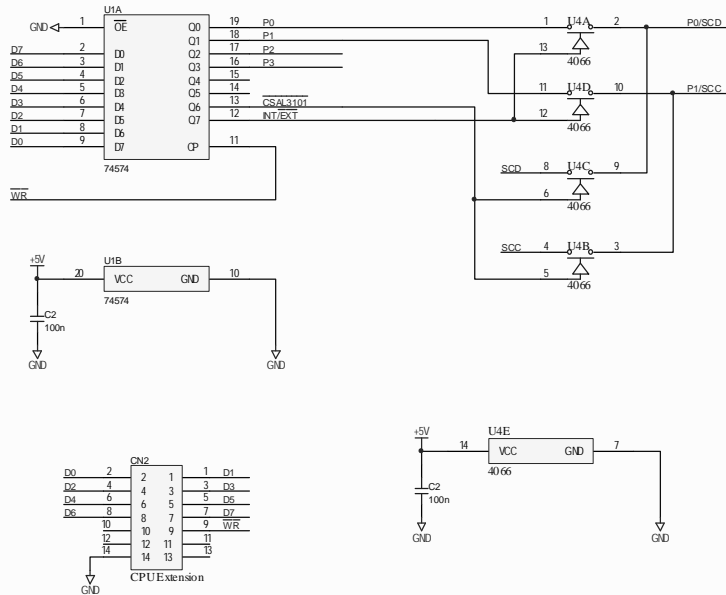

Microcontroller Interface

EEPROM

AL3201

Title: Miss Parker +		AXORIS	
Size: A3	Version: 1.0	Revision: A	
Date: 30/2/06	Time: 20:47:04	Sheet: 1 of 1	
File: DSP Extension SchDoc			