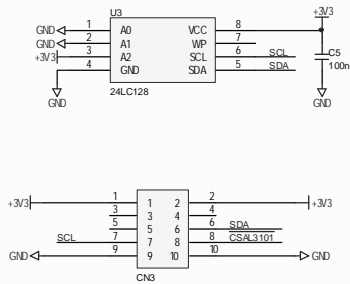

Microcontroller Interface

EEPROM

AL3201

Title: Miss Parker +		AXORIS	
Size: A3	Version: 1.0	Revision: A	
Date: 30/2/06	Time: 20:47:04	Sheet: 1 of 1	
File: DSP Extension SchDoc			