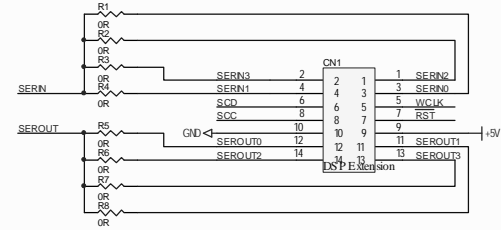

Microcontroller Interface

EEPROM

AL3201

Title: Miss Parker +		AXORIS	
Size: A3	Version: 1.0	Revision: A	
Date: 30/2/06	Time: 20:47:04	Sheet: 1 of 1	
File: DSP Extension SchDoc			