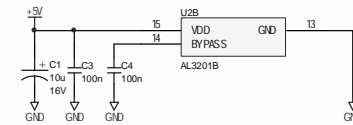

Microcontroller Interface

EEPROM

AL3201

Title: Miss Parker +		AXORIS	
Size: A3	Version: 1.0	Revision: A	
Date: 30/2/06	Time: 20:47:04	Sheet: 1 of 1	
File: DSP Extension SchDoc			